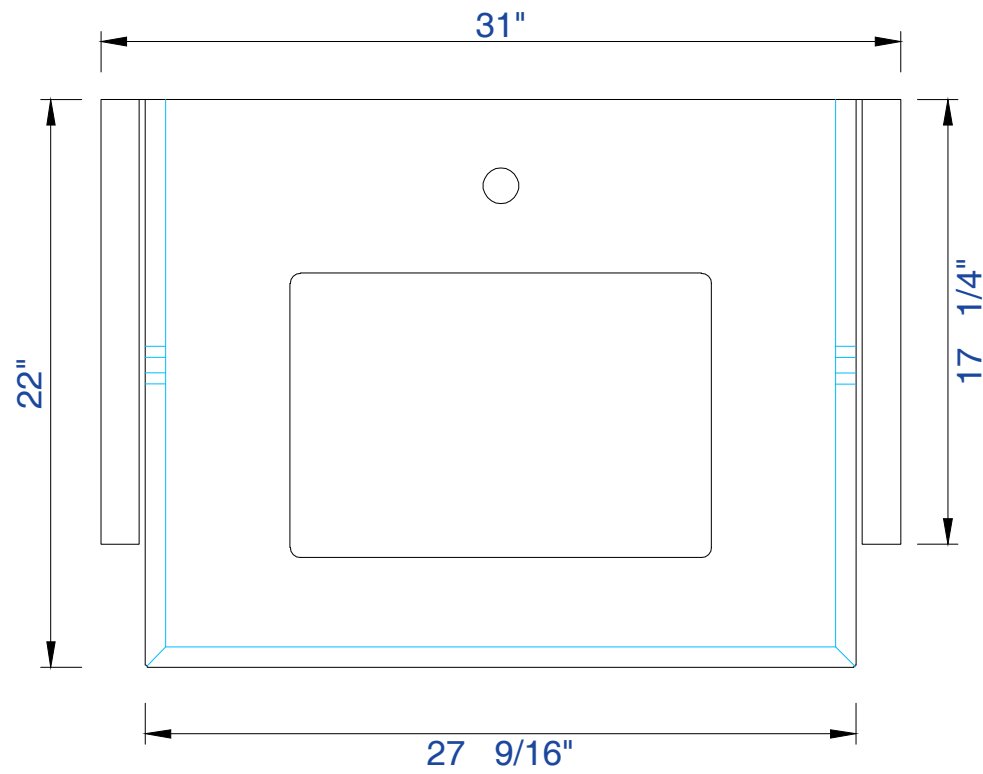

Item Number:

410-V30-GW  
410-V30-WLT

JAMES MARTIN

VANITIES™

Lakeside 30" Single Vanity

Diagrams with Dimensions  
page 02 of 03

30"

Item Number:

410-V30-GW  
410-V30-WLT

JAMES MARTIN

VANITIES™

Lakeside 30" Single Vanity

Diagrams with Dimensions  
page 03 of 03

788mm

Item Number:

410-V30-GW  
410-V30-WLT

JAMES MARTIN

VANITIES™

Lakeside 788mm Single Vanity

Diagrams with Dimensions  
page 01 of 03

788mm

Item Number:

410-V30-GW  
410-V30-WLT

JAMES MARTIN

VANITIES™

Lakeside 788mm Single Vanity

Diagrams with Dimensions  
page 02 of 03

788mm

Item Number:

410-V30-GW  
410-V30-WLT

JAMES MARTIN

VANITIES™