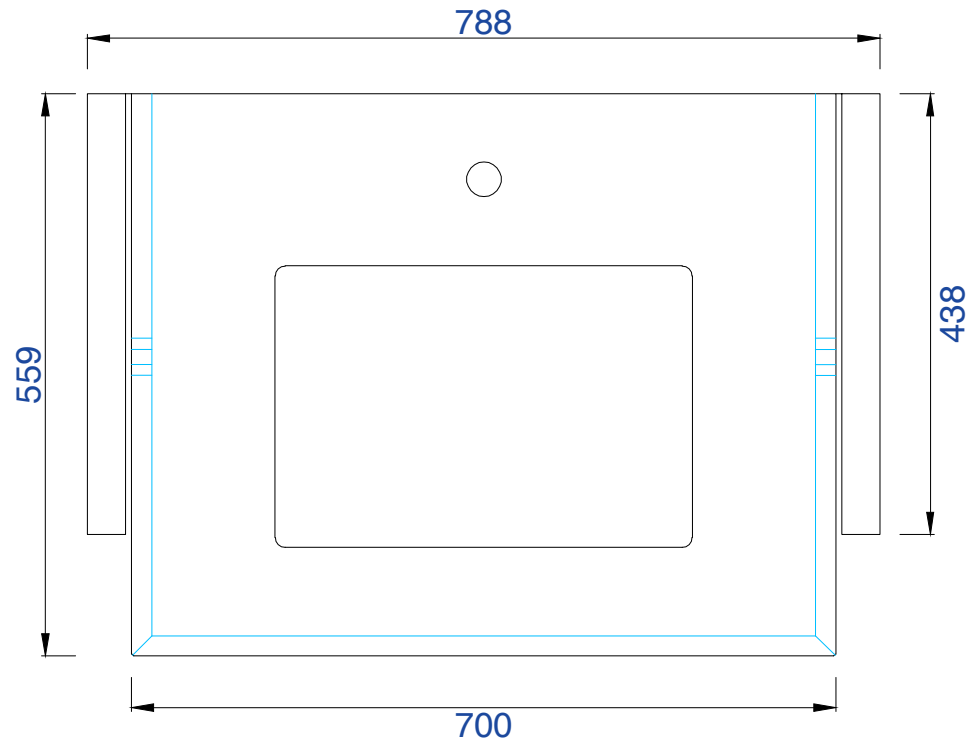

410-V30-GW  
410-V30-WLT

JAMES MARTIN

VANITIES™

Lakeside 30" Single Vanity

Diagrams with Dimensions  
page 03 of 03

788mm

Item Number:

410-V30-GW  
410-V30-WLT

JAMES MARTIN

VANITIES™

Lakeside 788mm Single Vanity

Diagrams with Dimensions  
page 01 of 03

788mm

Item Number:

410-V30-GW  
410-V30-WLT

JAMES MARTIN

VANITIES™

Lakeside 788mm Single Vanity

Diagrams with Dimensions  
page 02 of 03

788mm

Item Number:

410-V30-GW  
410-V30-WLT

JAMES MARTIN

VANITIES™

Lakeside 788mm Single Vanity

Diagrams with Dimensions  
page 03 of 03