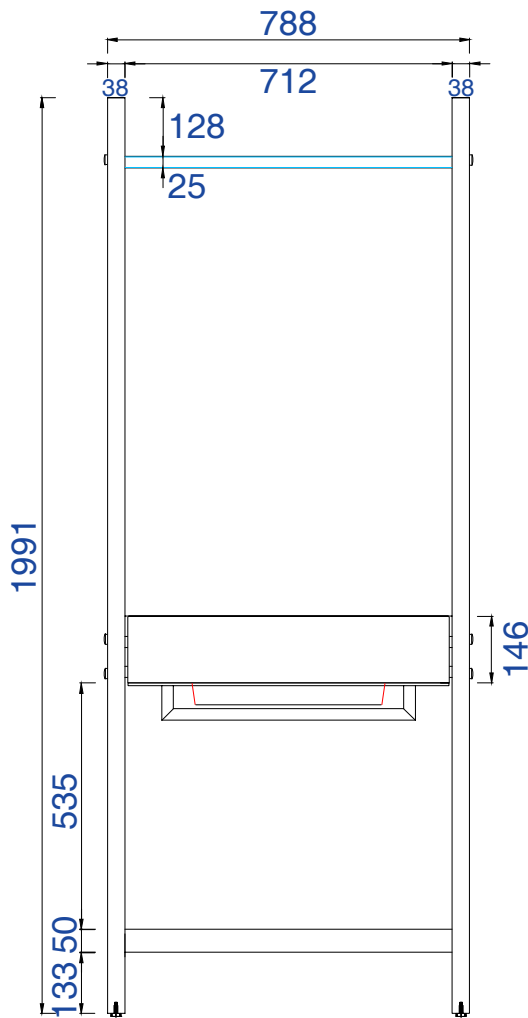

410-V30-GW  
410-V30-WLT

JAMES MARTIN

VANITIES™

Lakeside 30" Single Vanity

Diagrams with Dimensions  
page 03 of 03

788mm

Item Number:

410-V30-GW  
410-V30-WLT

JAMES MARTIN

VANITIES™

Lakeside 788mm Single Vanity

Diagrams with Dimensions  
page 01 of 03

788mm

Item Number:

410-V30-GW  
410-V30-WLT

JAMES MARTIN

VANITIES™

Lakeside 788mm Single Vanity

Diagrams with Dimensions  
page 02 of 03

788mm

Item Number:

410-V30-GW  
410-V30-WLT

JAMES MARTIN

VANITIES™

Lakeside 788mm Single Vanity

Diagrams with Dimensions  
page 03 of 03