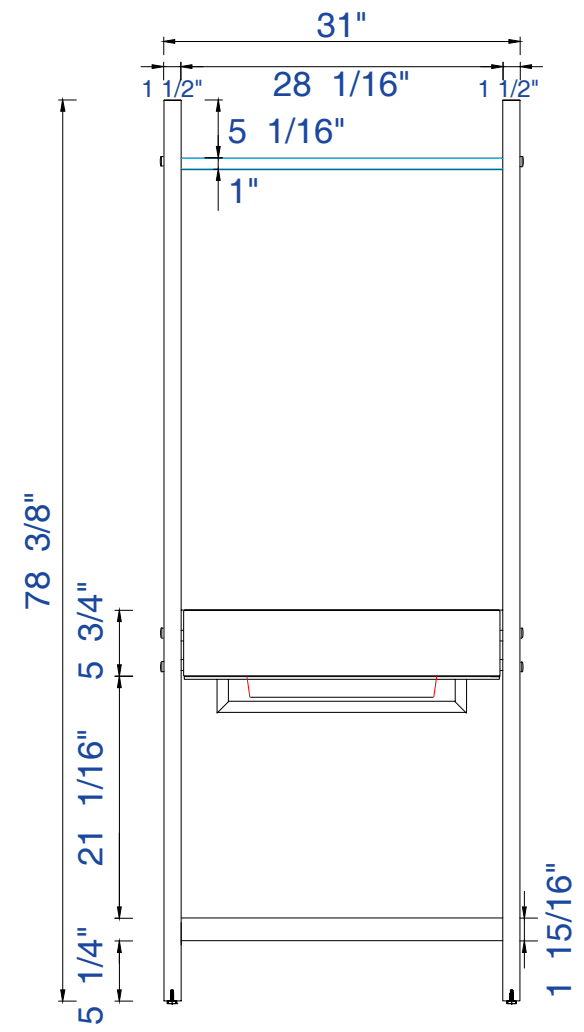

30"

Item Number:

410-V30-GW  
410-V30-WLT

JAMES MARTIN

VANITIES™

Lakeside 30" Single Vanity

Diagrams with Dimensions  
page 01 of 03

30"

410-V30-GW  
410-V30-WLT

JAMES MARTIN

VANITIES™

Lakeside 30" Single Vanity

Diagrams with Dimensions  
page 03 of 03

788mm

Item Number:

410-V30-GW  
410-V30-WLT

JAMES MARTIN

VANITIES™

Lakeside 788mm Single Vanity

Diagrams with Dimensions  
page 01 of 03

788mm

Item Number:

410-V30-GW  
410-V30-WLT

JAMES MARTIN

VANITIES™

Lakeside 788mm Single Vanity

Diagrams with Dimensions  
page 02 of 03

788mm

Item Number:

410-V30-GW  
410-V30-WLT

JAMES MARTIN

VANITIES™