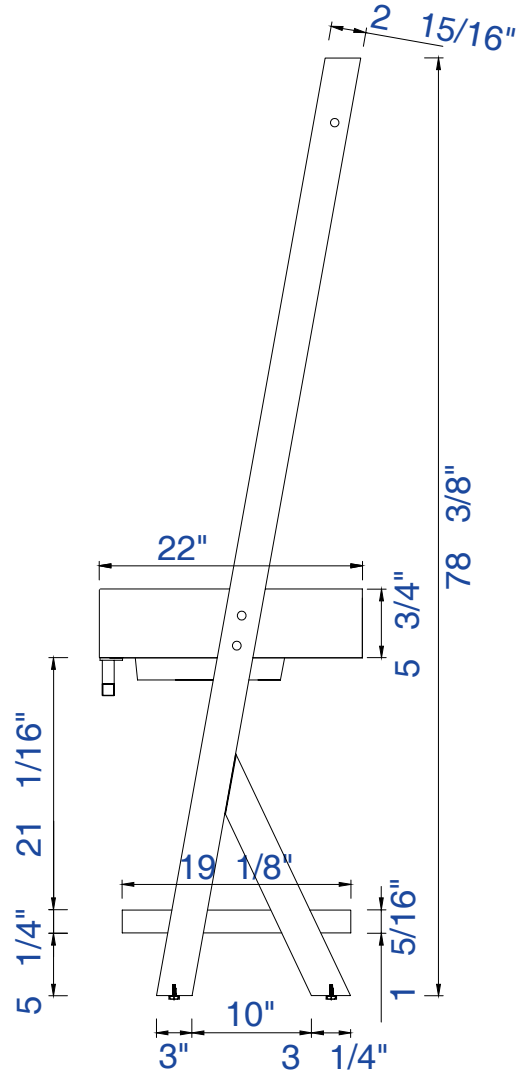

410-V30-GW  
410-V30-WLT

JAMES MARTIN

VANITIES™

Lakeside 30" Single Vanity

Diagrams with Dimensions  
page 03 of 03

788mm

Item Number:

410-V30-GW  
410-V30-WLT

JAMES MARTIN

VANITIES™

Lakeside 788mm Single Vanity

Diagrams with Dimensions  
page 01 of 03

788mm

Item Number:

410-V30-GW  
410-V30-WLT

JAMES MARTIN

VANITIES™

Lakeside 788mm Single Vanity

Diagrams with Dimensions  
page 02 of 03

788mm

Item Number:

410-V30-GW  
410-V30-WLT

JAMES MARTIN

VANITIES™

Lakeside 788mm Single Vanity

Diagrams with Dimensions  
page 03 of 03